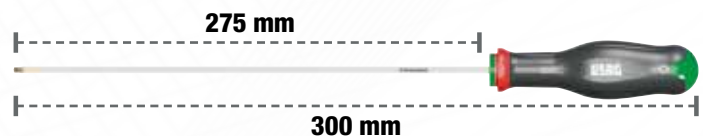

LED temperature indicator

391

Code U03910001

Digital heat gun

- Model with electronic checking of temperature and air volume by digital display
- Possibility to set programs: 2 heating modes and 2 air flows selectable
- Equipped with a cooling system
- Supplied with one wide slit nozzle and one deflector nozzle

ACCESSORIES INCLUDED

2 MODES:

- 1 250 l/min - 50°÷400°C
- 2 500 l/min - 50°÷600°C

MAX
600°

2000
WATT

NEW

5
PIECES

324 LTX/SH5

Code U03240500

Set of 5 long blade screwdrivers for TORX® screws

- 324 LTX T20x275 - T25x275 - T27x275 - T30x275 - T40x275

NEW

2
PIECES

340 mm

115 CL/SE2

Code U01150022

Double-joint pliers with straight half-round jaws

- Ideal for gripping pieces and parts difficult to reach
- Pointed jaws with knurled gripping surface
- Up to 70% longer than normal long nose pliers
- Small size double joint for maximum accessibility
- Handles covered in anti-slip material